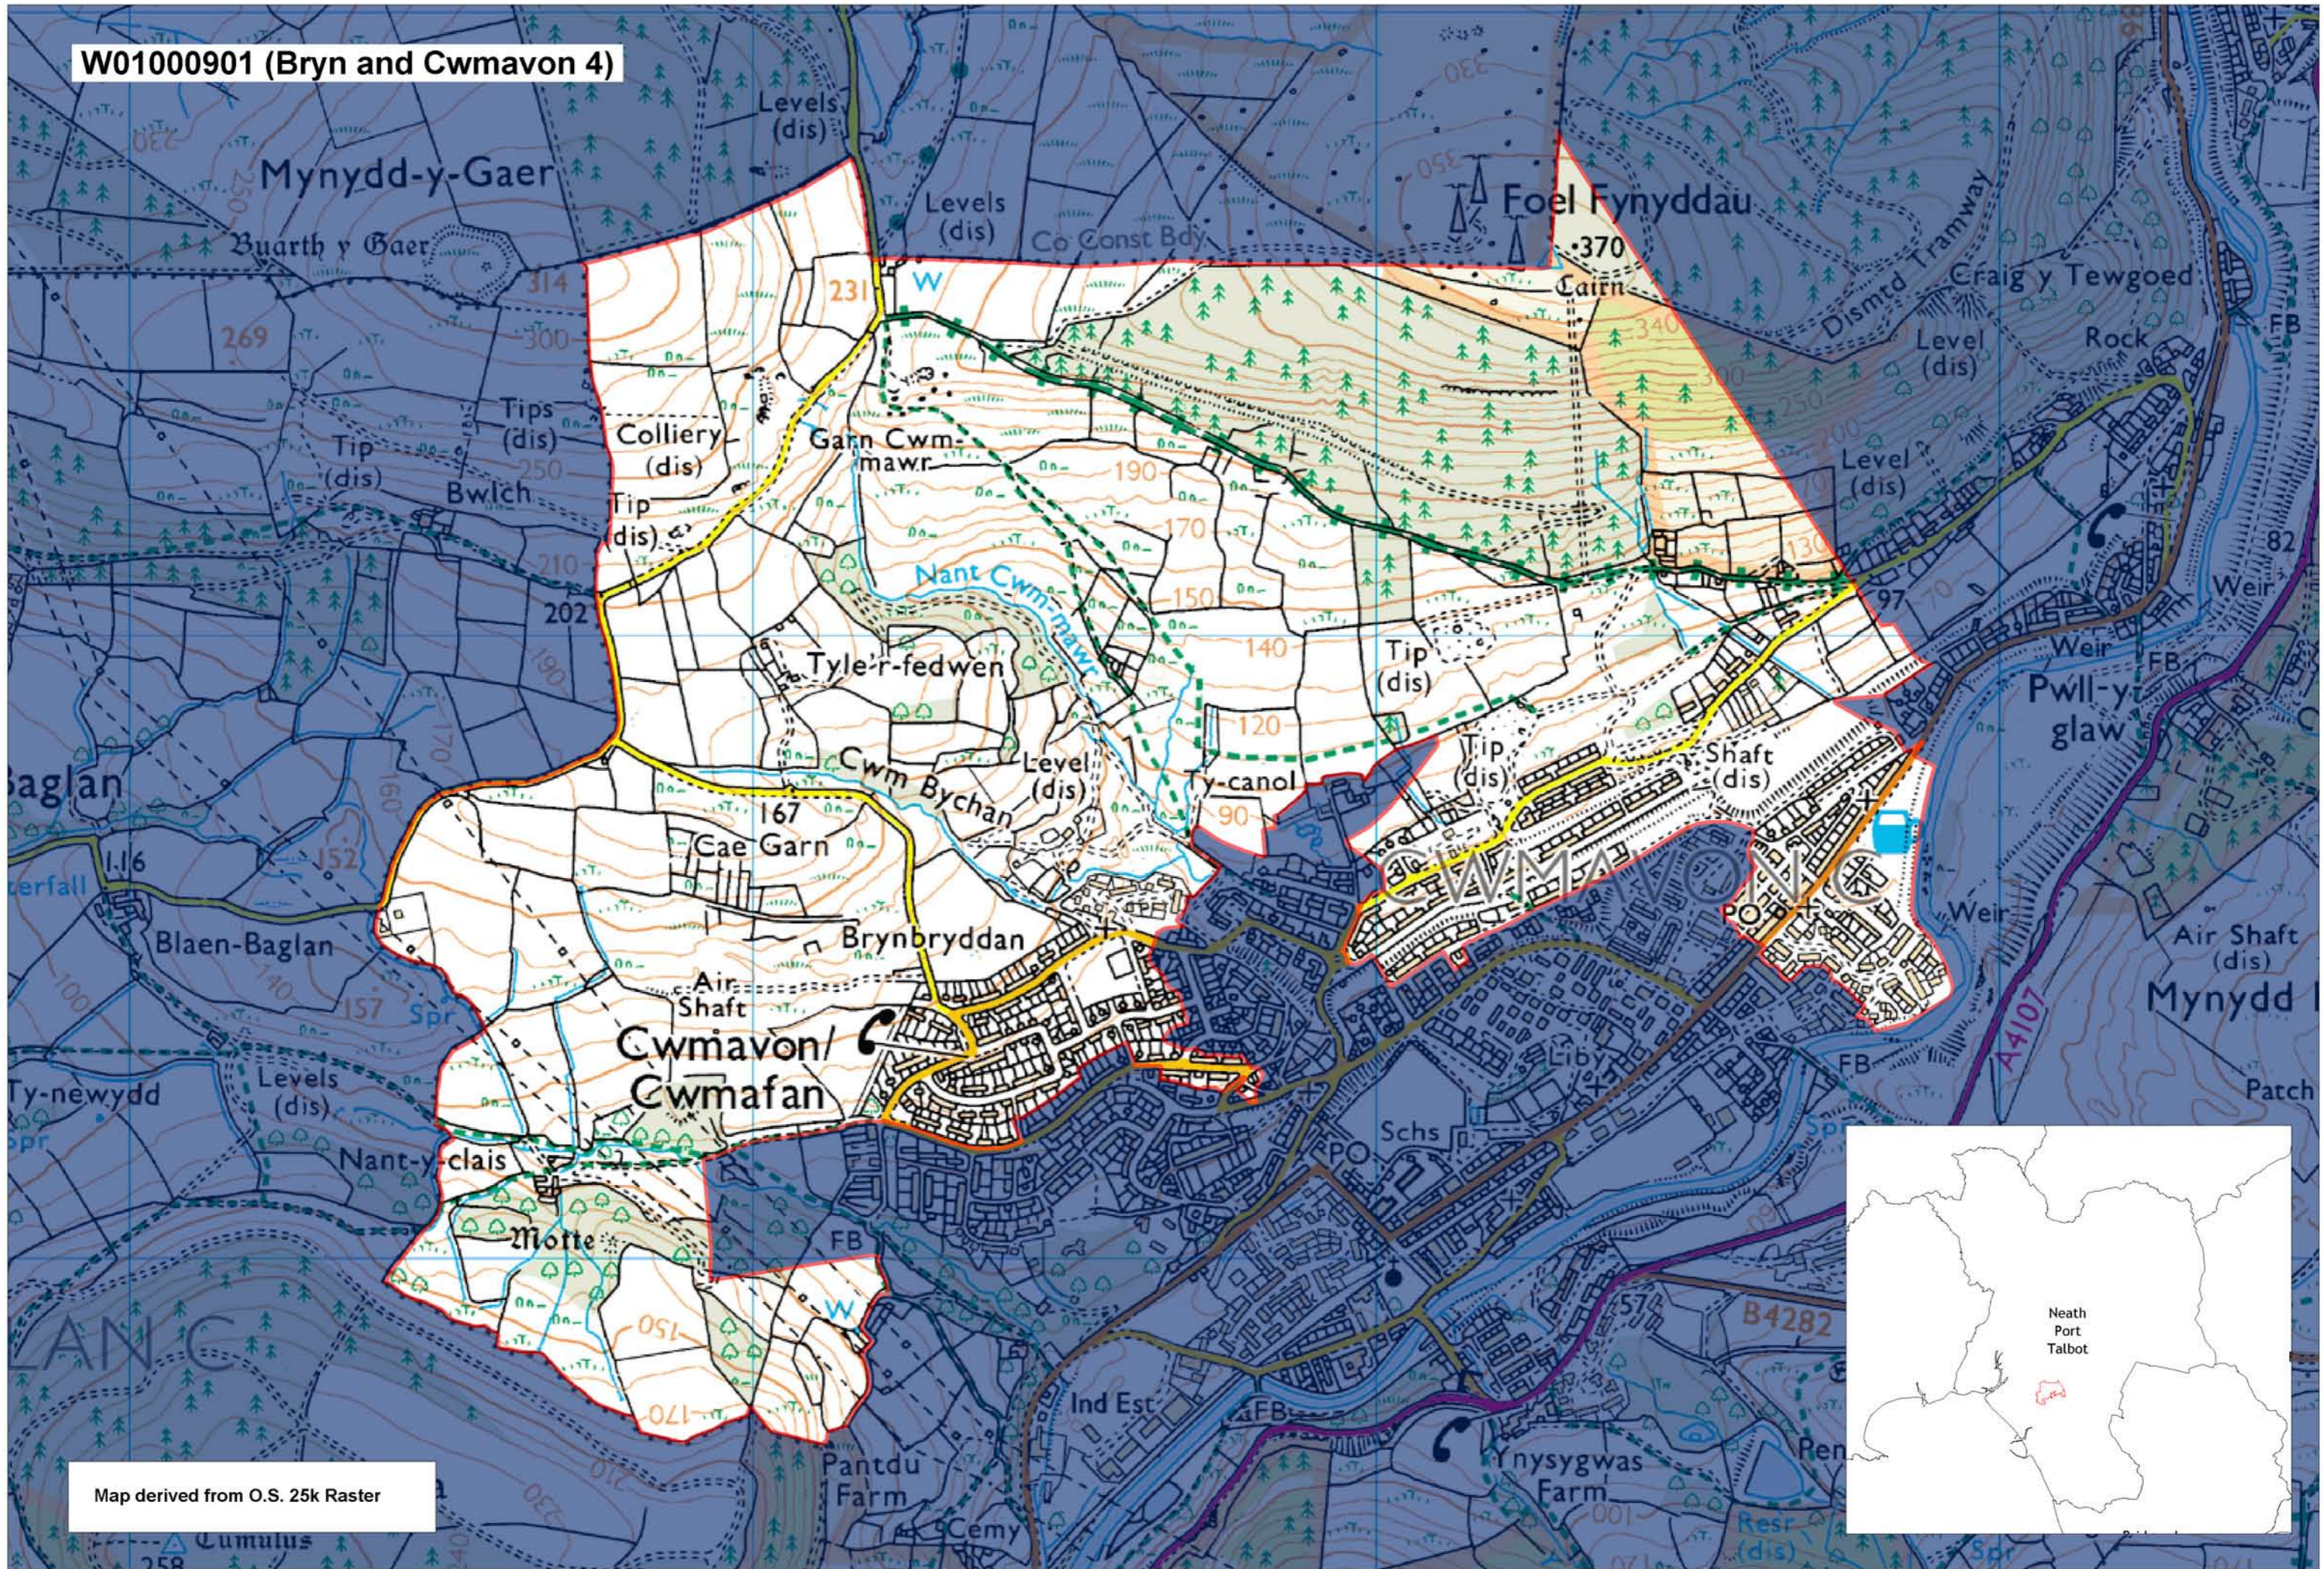

W01000901 (Bryn and Cwmavon 4)

Map derived from O.S. 25k Raster